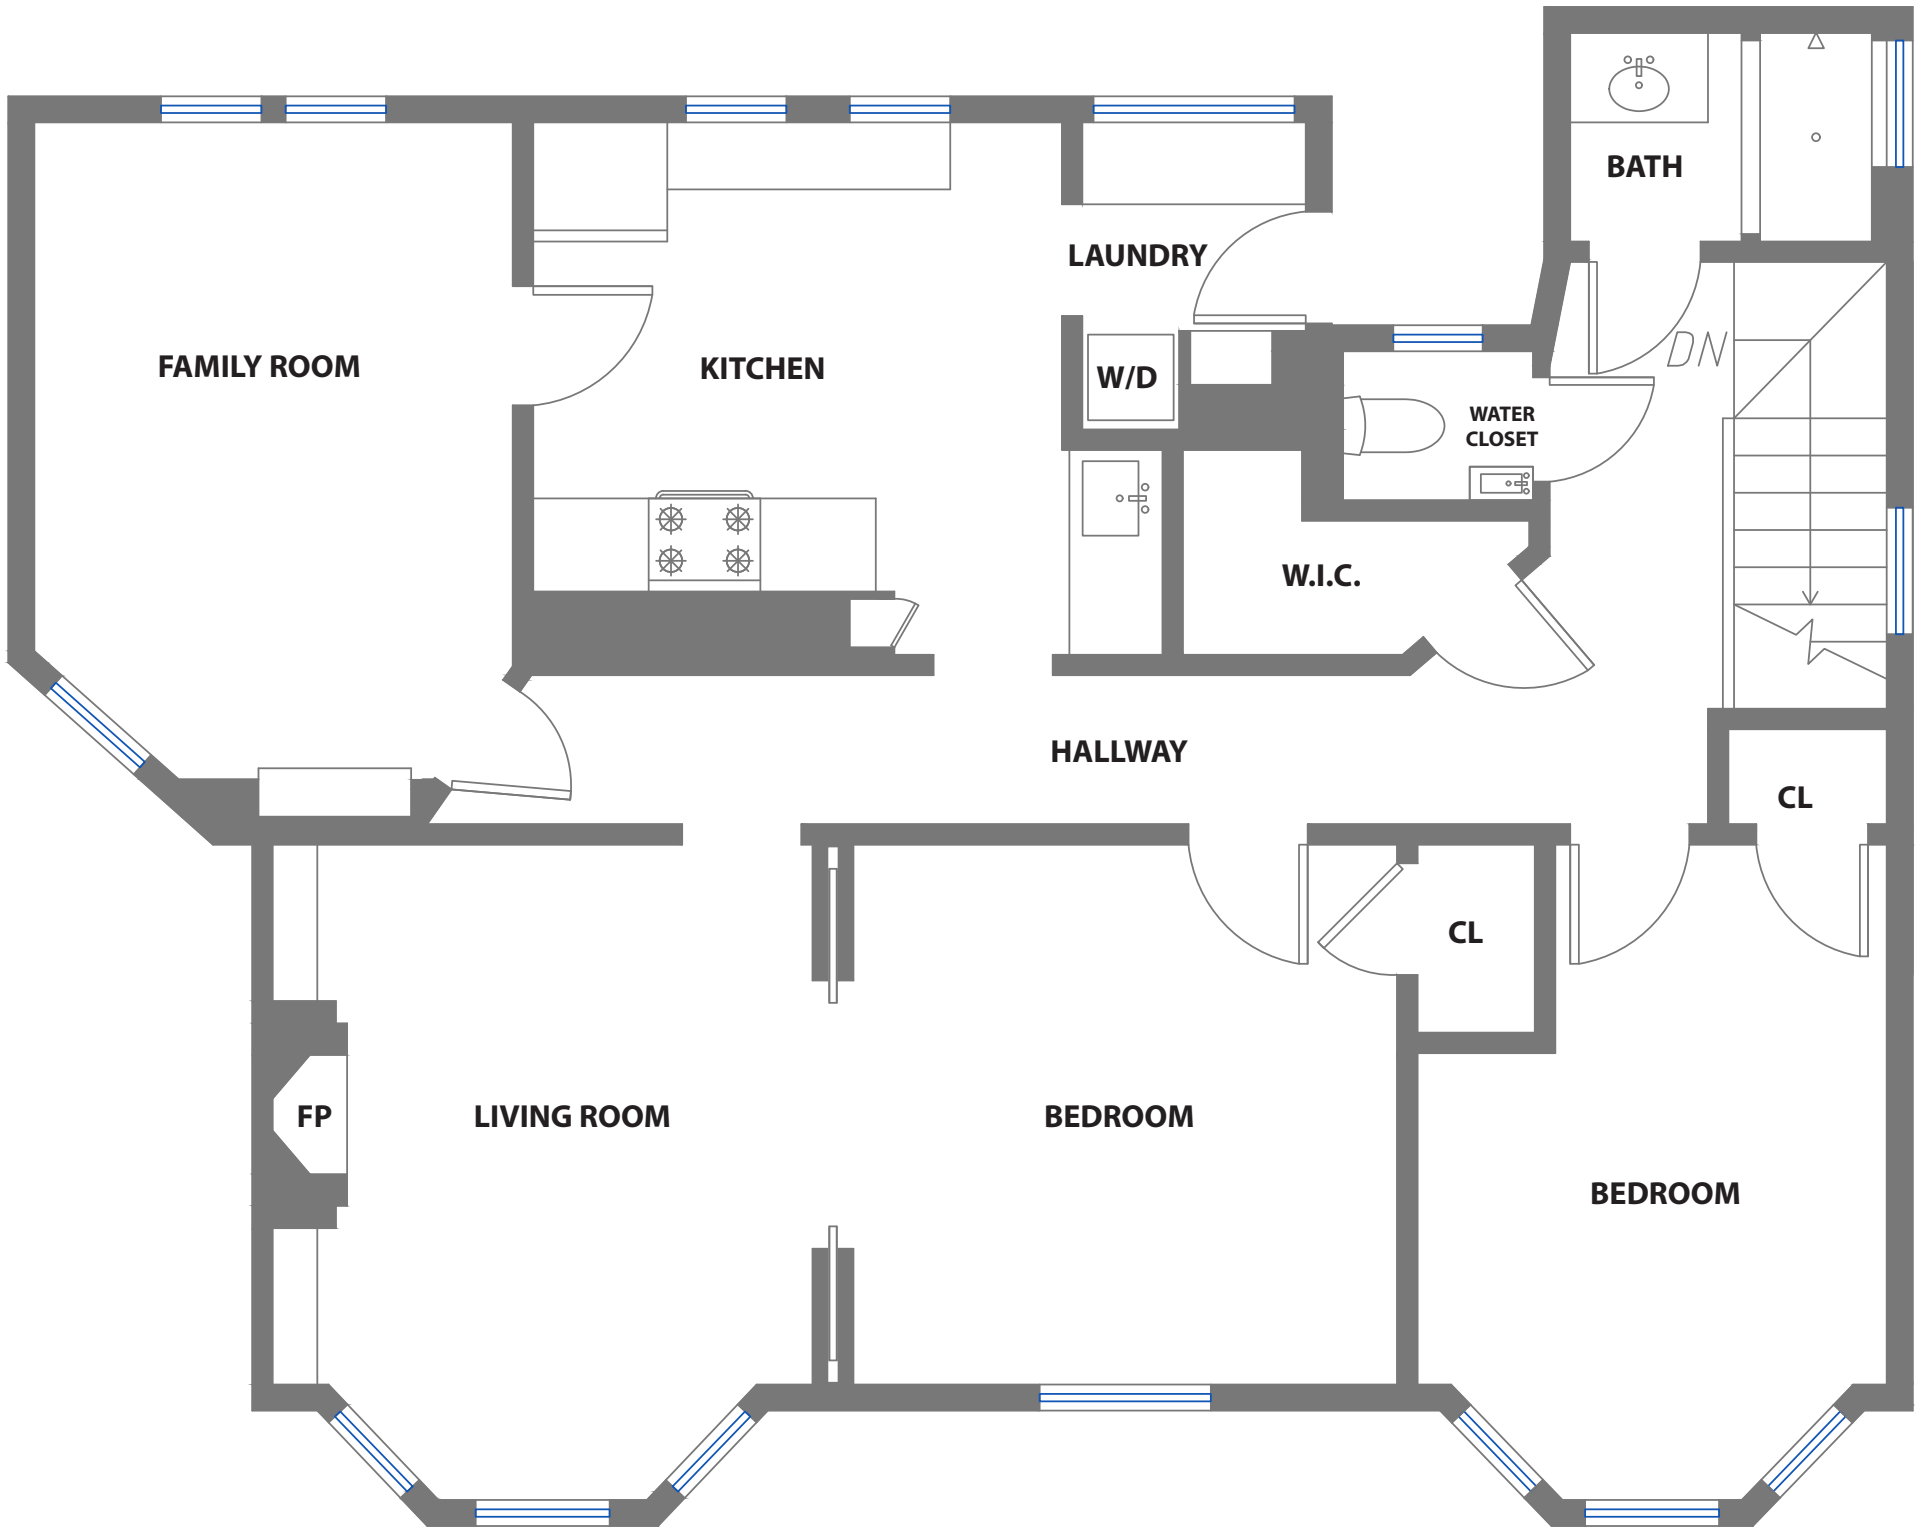

3676 23RD STREET

SAN FRANCISCO, CALIFORNIA

MAIN LEVEL

GARAGE LEVEL

DISCLAIMER: RENDERING BY OPEN HOMES PHOTOGRAPHY.
ALL MEASUREMENTS ARE APPROXIMATE AND MAY NOT BE EXACT.

DO NOT RELY ON THE ACCURACY OF THIS FLOOR PLAN WHEN DETERMINING THE PRICE OF A PROPERTY OR
MAKING DECISIONS REGARDING BUYING OR SELLING OF PROPERTIES WITHOUT INDEPENDENT VERIFICATION.