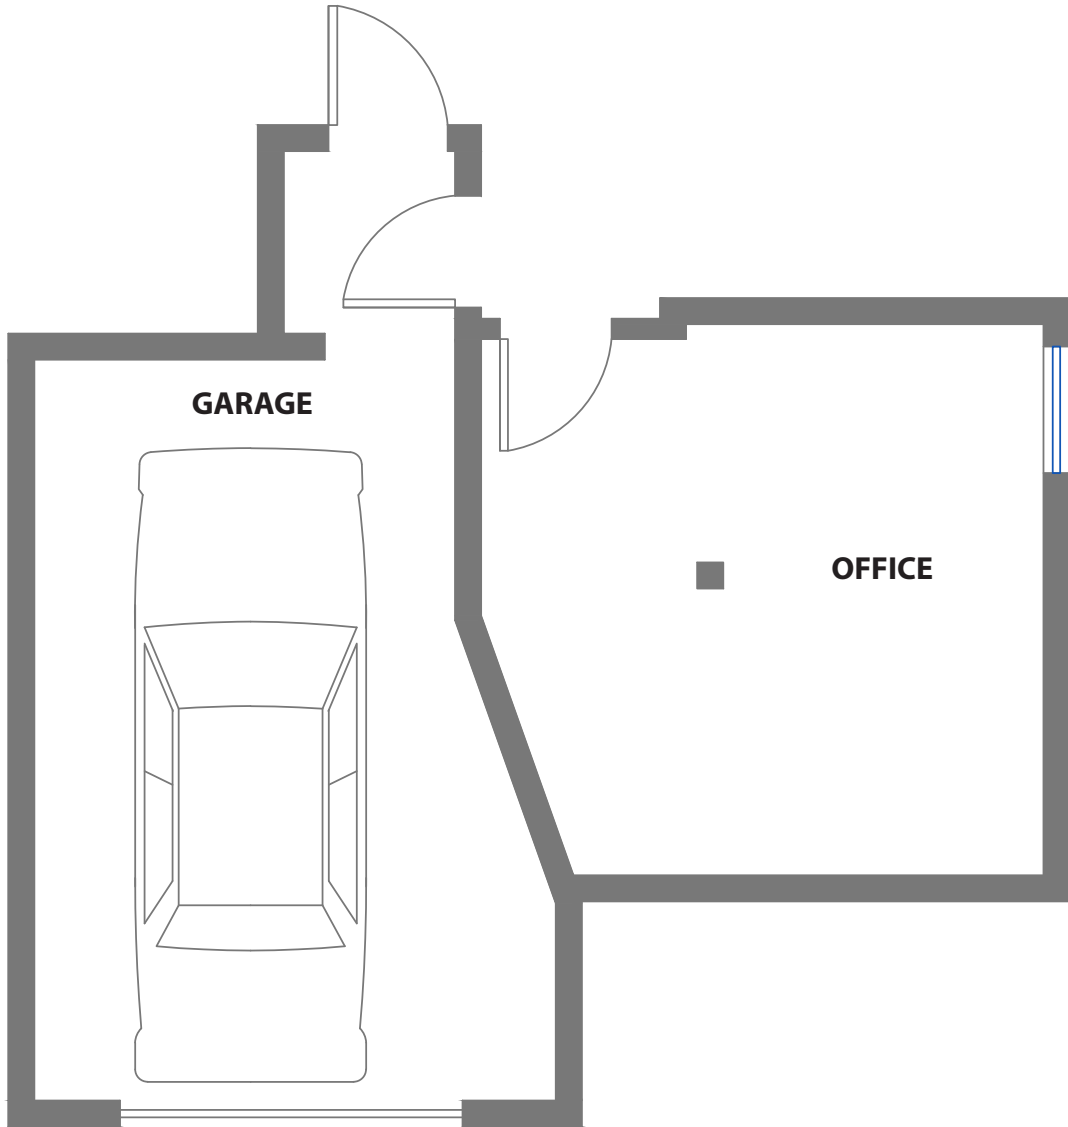

3676 23RD STREET

SAN FRANCISCO, CALIFORNIA

MAIN LEVEL

GARAGE LEVEL

DISCLAIMER: RENDERING BY OPEN HOMES PHOTOGRAPHY.
ALL MEASUREMENTS ARE APPROXIMATE AND MAY NOT BE EXACT.

DO NOT RELY ON THE ACCURACY OF THIS FLOOR PLAN WHEN DETERMINING THE PRICE OF A PROPERTY OR
MAKING DECISIONS REGARDING BUYING OR SELLING OF PROPERTIES WITHOUT INDEPENDENT VERIFICATION.